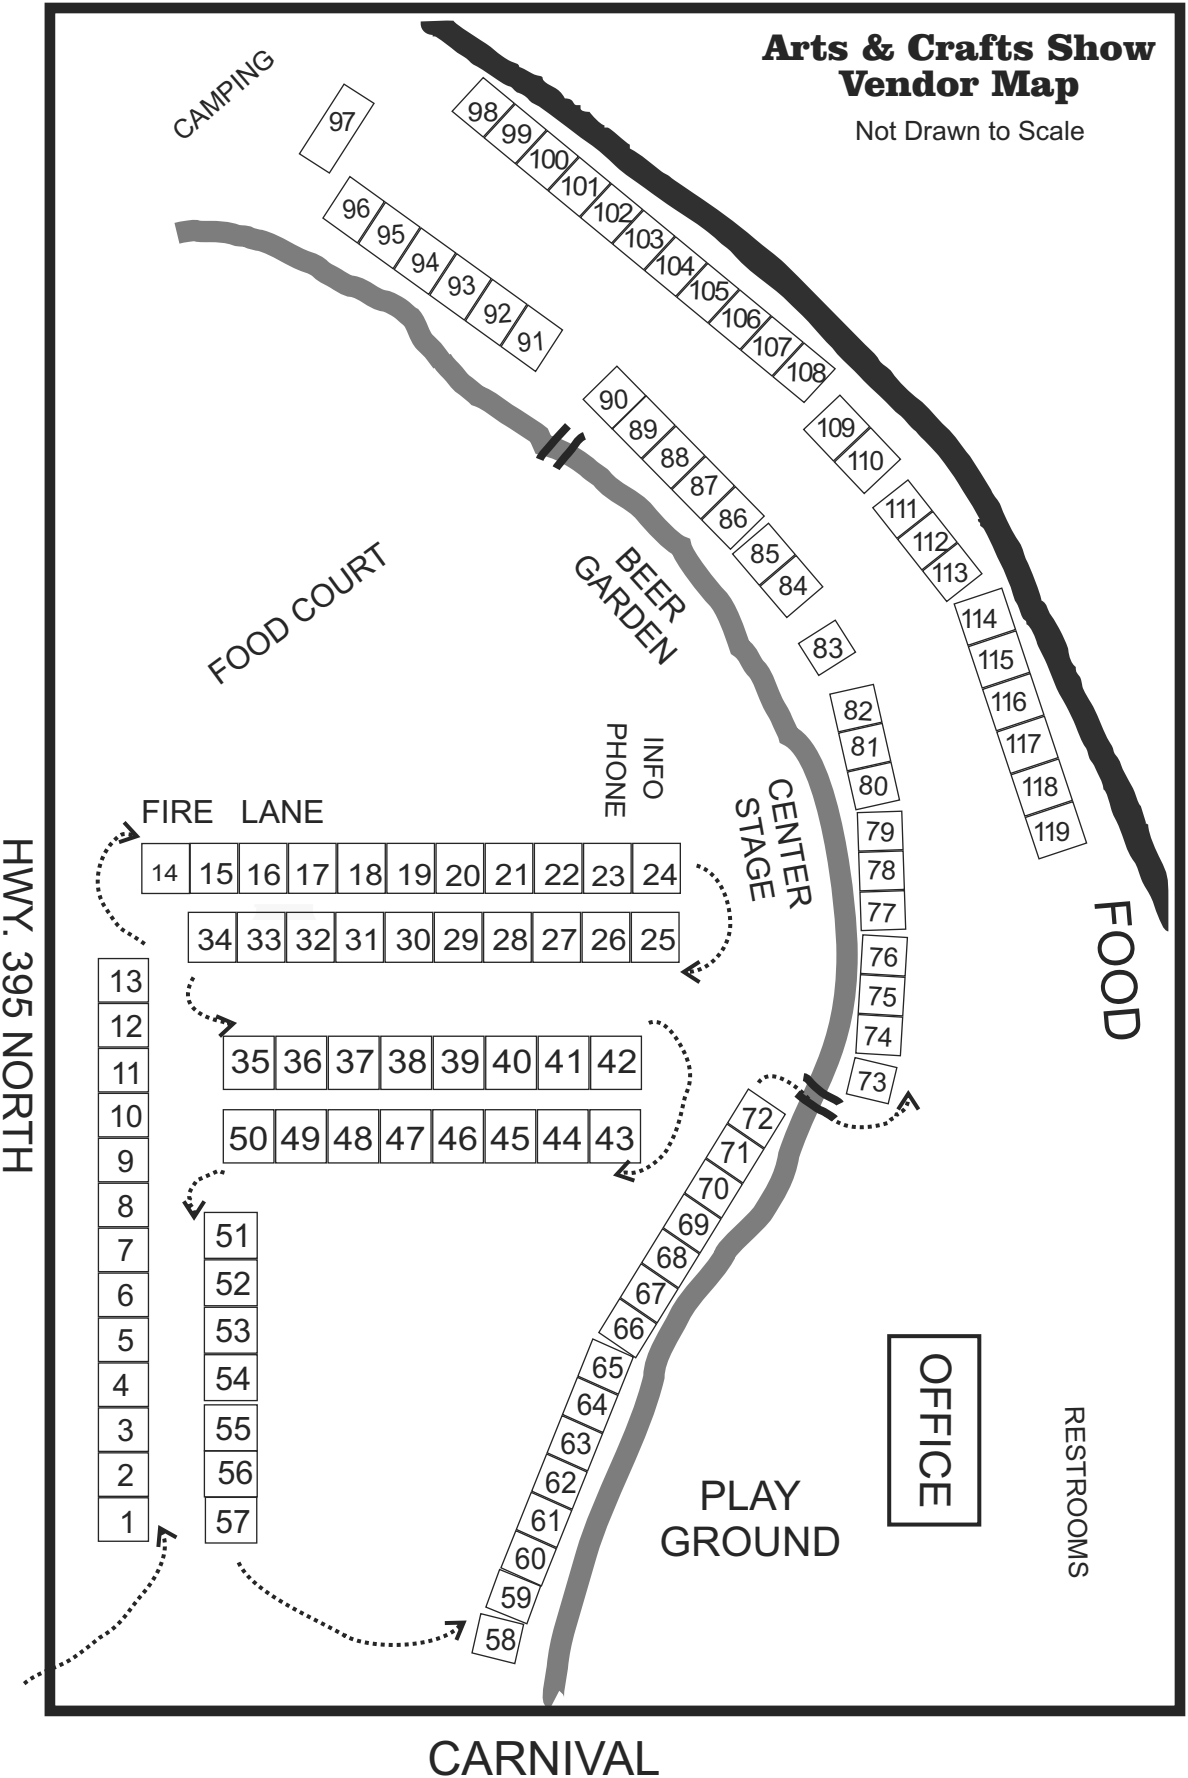

Arts & Crafts Show Vendor Map

Not Drawn to Scale

CAMPING

FOOD COURT

BEER GARDEN

FIRE LANE

INFO PHONE

CENTER STAGE

FOOD

HWY. 395 NORTH

OFFICE

RESTROOMS

PLAY GROUND

CARNIVAL